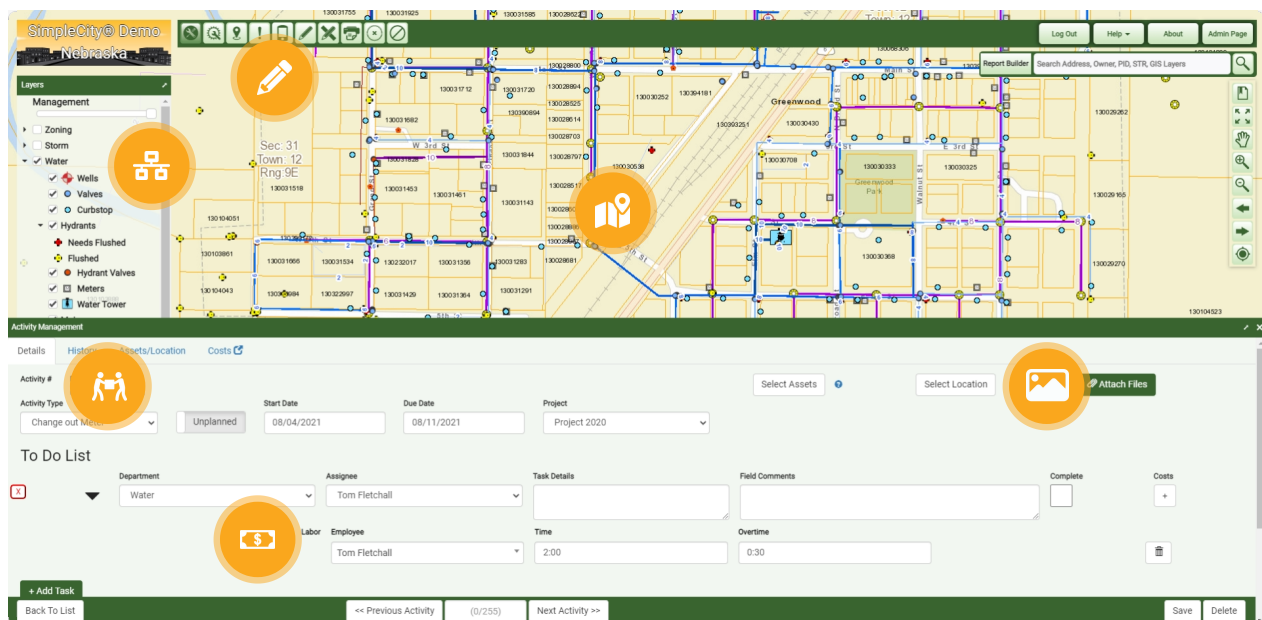

Get Proactive

Know when and where work has occurred and stay on top of preventative maintenance

Improve Decisions

Powerful reporting tools, such as dashboards, give insight and allow you to make smart, data-led decisions

Improve Awareness

Build the story of each asset within the software, which gives you a complete asset inventory at your fingertips

Asset Library

Work Order Management

Job Costing

Data Editing

Multimedia Management

GIS Mapping

Choose Your Plan

Whether you're a city of 250 or 25,000, choose the plan that works best for you.

For small local governments who need a simple, integrated, and effective software platform to run a sustainable, resilient government.

QUAINT

For small cities with only a few owned utilities & major assets

20 Asset Data Layers
2 GB Data Storage

- ✓ Unlimited Users
- ✓ User Management
- ✓ Administrative Controls
- ✓ GIS Mapping
- ✓ Data Editor
- ✓ Activities/Work Orders
- ✓ Job Costing + Dashboard
- ✓ Report Builder
- ✓ Document/Photo Storage
- ✓ Technical Support
- ✓ 1 Mobile App User
- ⊖ Recurring Activities
- ⊖ Track Projects
- ⊖ Bookmarks
- ⊖ Video Storage
- ⊖ Training & Event Discounts